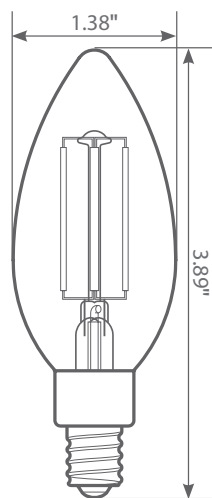

LED VB10-3000cec-4

Lamp Class: B10 Clear Glass

Clear Glass

Product Description

LED VB10-3000cec-4 delivers superior brightness, valuable energy savings and long lasting performance. LED Filaments along with heat-sink absence unmistakably mimic traditional bulb styles while providing greater light distribution. This B10 Class LED bulb comes in 3000K CCT (*Soft White*) for charming and hospitable environments.

Specifications

Input Power	Input Voltage	Lumen Output	Beam Angle	Center Beam	CCT
5.5 W	120 V	500 lm	320°	N/A	3000 K

CRI	Luminous Efficacy	Power Factor	Input Current	Base/Cap	Lamp Lifespan
90	90 lm/W	0.7	0.065 A	E12	15,000 Hrs.

Product Features & Benefits

Dimmable

Energy Efficient

Enclosed Fixture Suitable

Wet Rated

Product Dimensions

Product Photometric Data